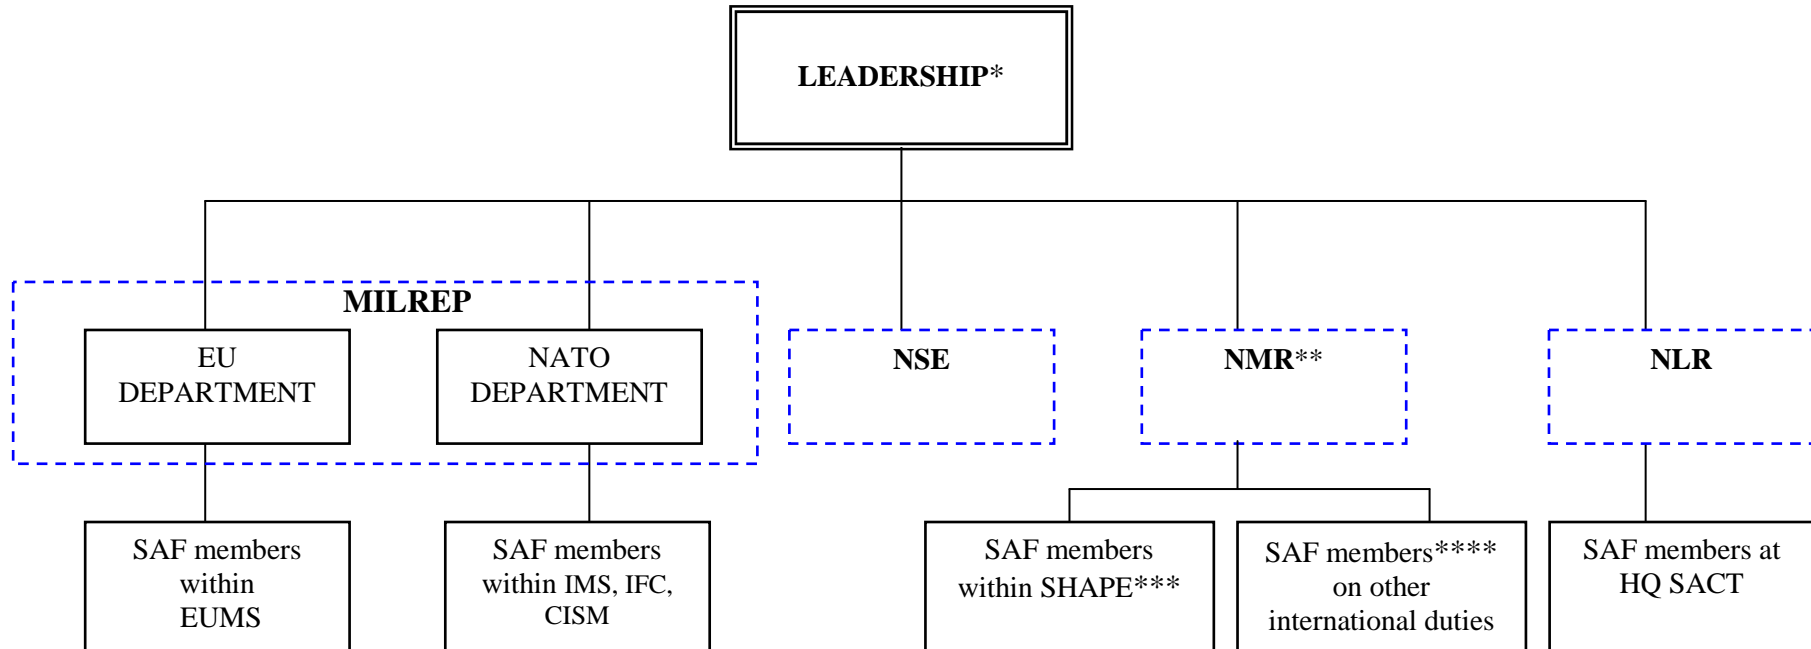

**PEACETIME STRUCTURE OF THE SLOVENIAN ARMED FORCES ABROAD  
(PSSAFA)**

\* Commander PSSAFA is also Military Representative (MILREP) and Head of the Military Representation

\*\* Deputy Commander PSSAFA is also National Military Representative (NMR) and Head of the National Military Representation.

\*\*\* SAF members on duties at the location of SHAPE: SHAPE (ACO Staff), NSHQ in NCSA.

\*\*\*\* SAF members on other international duties: NRDC-ITA Milano, MNC NE Szczecin, JOHQ ITA Rome, MLF Udine, JWC Stavanger, NS Oberammergau, COE JCBRN Vyškov, NDC Rome, HAW Papa, COE HUMINT Oradea, JFC HQ Naples, CC-N Naples, ACCI – 1 Naples, JFC HQ Brunssum, FC Madrid, CC-A Izmir, CAOC – 5, Poggio Renatico, COE CIMIC GA Enschede, MCG Mota di Livenza, NCSA Sector Brunssum.